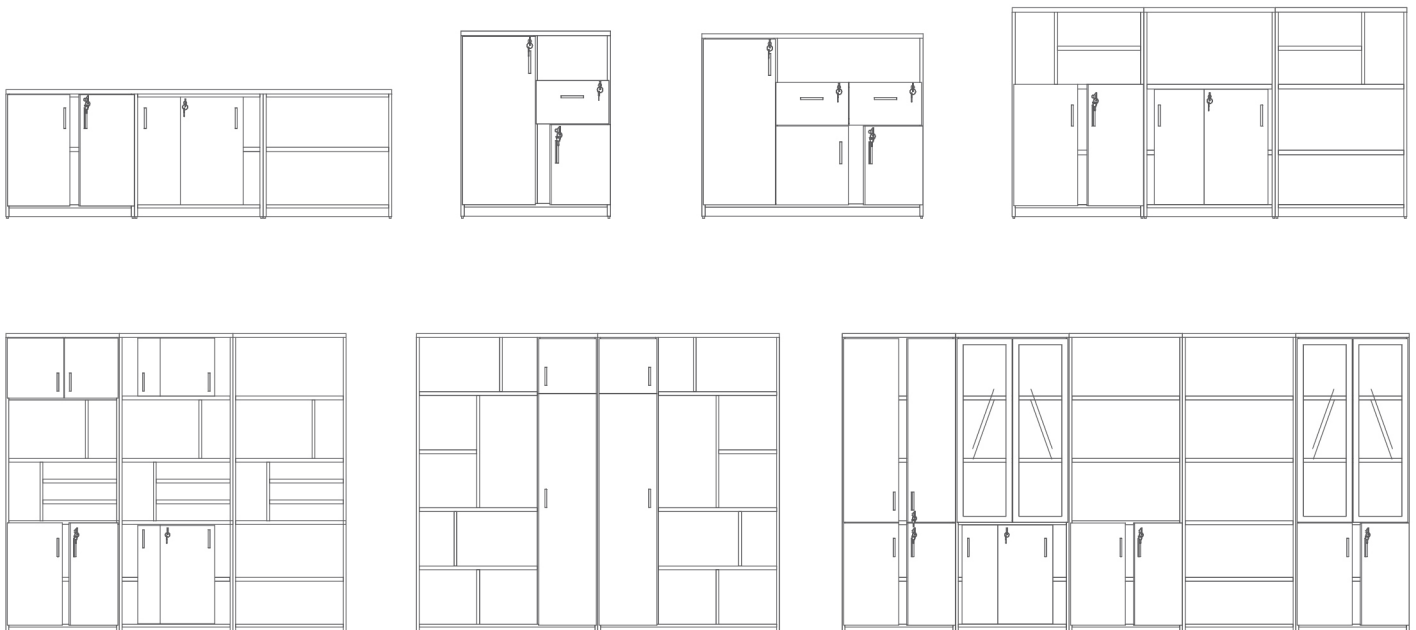

Murnau
Maple
325

Beech
205

Cherry
1331

CABINET CONFIGURATIONS IDEA

HEAD OFFICE & FACTORY

www.merryfair.com

Merryfair Chair System Sdn Bhd

(Co. No. 86276-A)
No.2, Jalan Koporat 1/KU9,
Taman Perindustrian Meru,
42200 Klang, Selangor D.E., Malaysia.