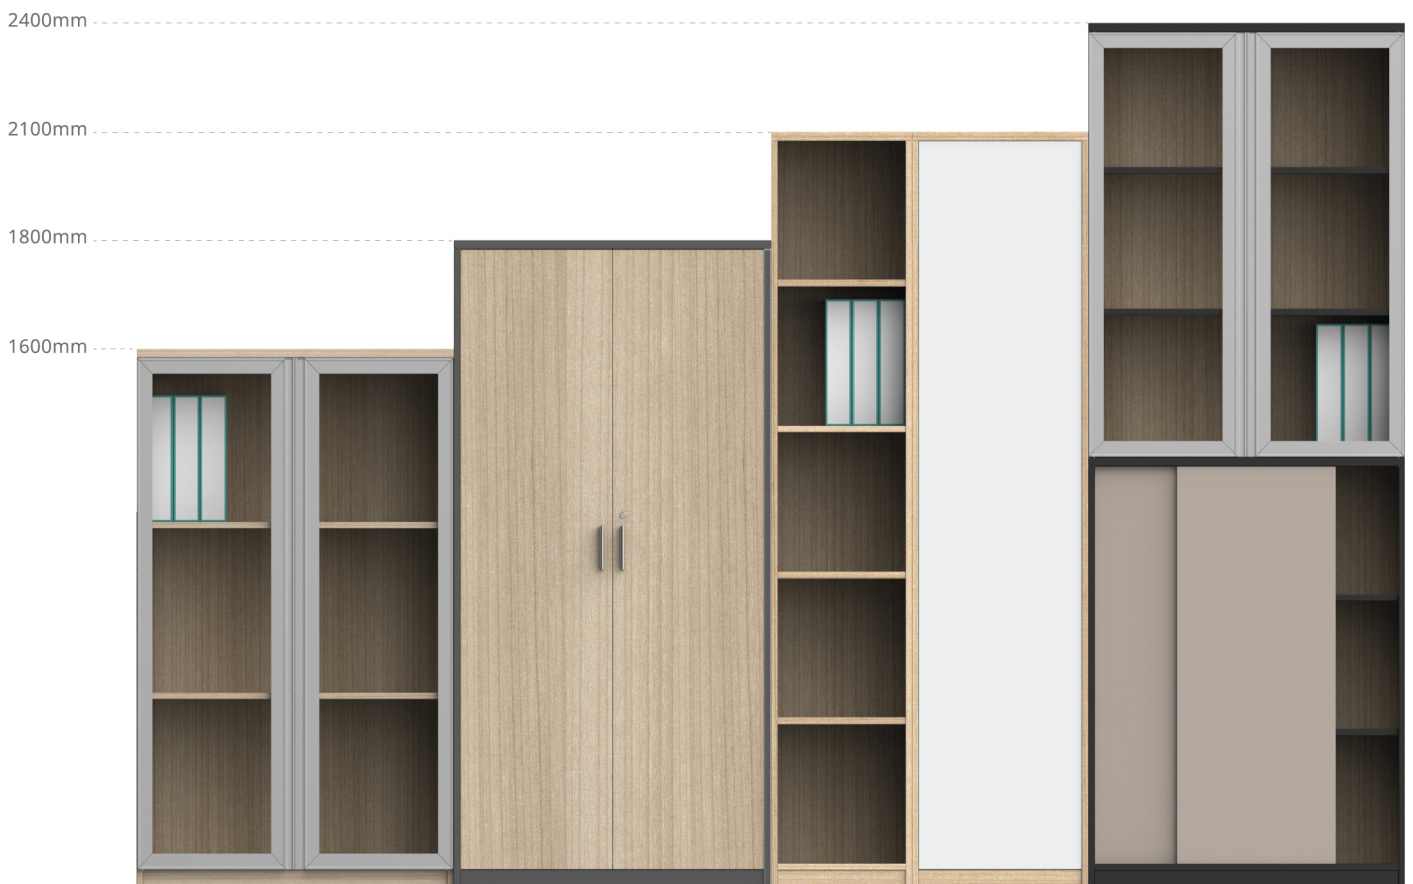

BASIX CABINET

MERRYFAIR®

CABINET

BASIX cabinets offer adaptable and stylish storage solutions, transforming workspaces into functional areas.

BASIX cabinet is available in various configurations, sizes, and color combinations

Open Shelf

Sliding Door

Swing Door

CABINET

(W)mm	(D)mm	(H)mm
750	450	750
800	500	800
900	600	900
1050		1050
1200		1200
		1500
		1800
		2100
		2400

Wood

Epoxy

CABINET + PLANTER

3 Door

4 Door

PIGEON HOLE

PEDESTAL

Pen Tray

Plastic Drawer

- Durable
- Easy to clean
- Anti-mold
- Water Resistant

(W)mm	(D)mm	(H)mm
410	500	528