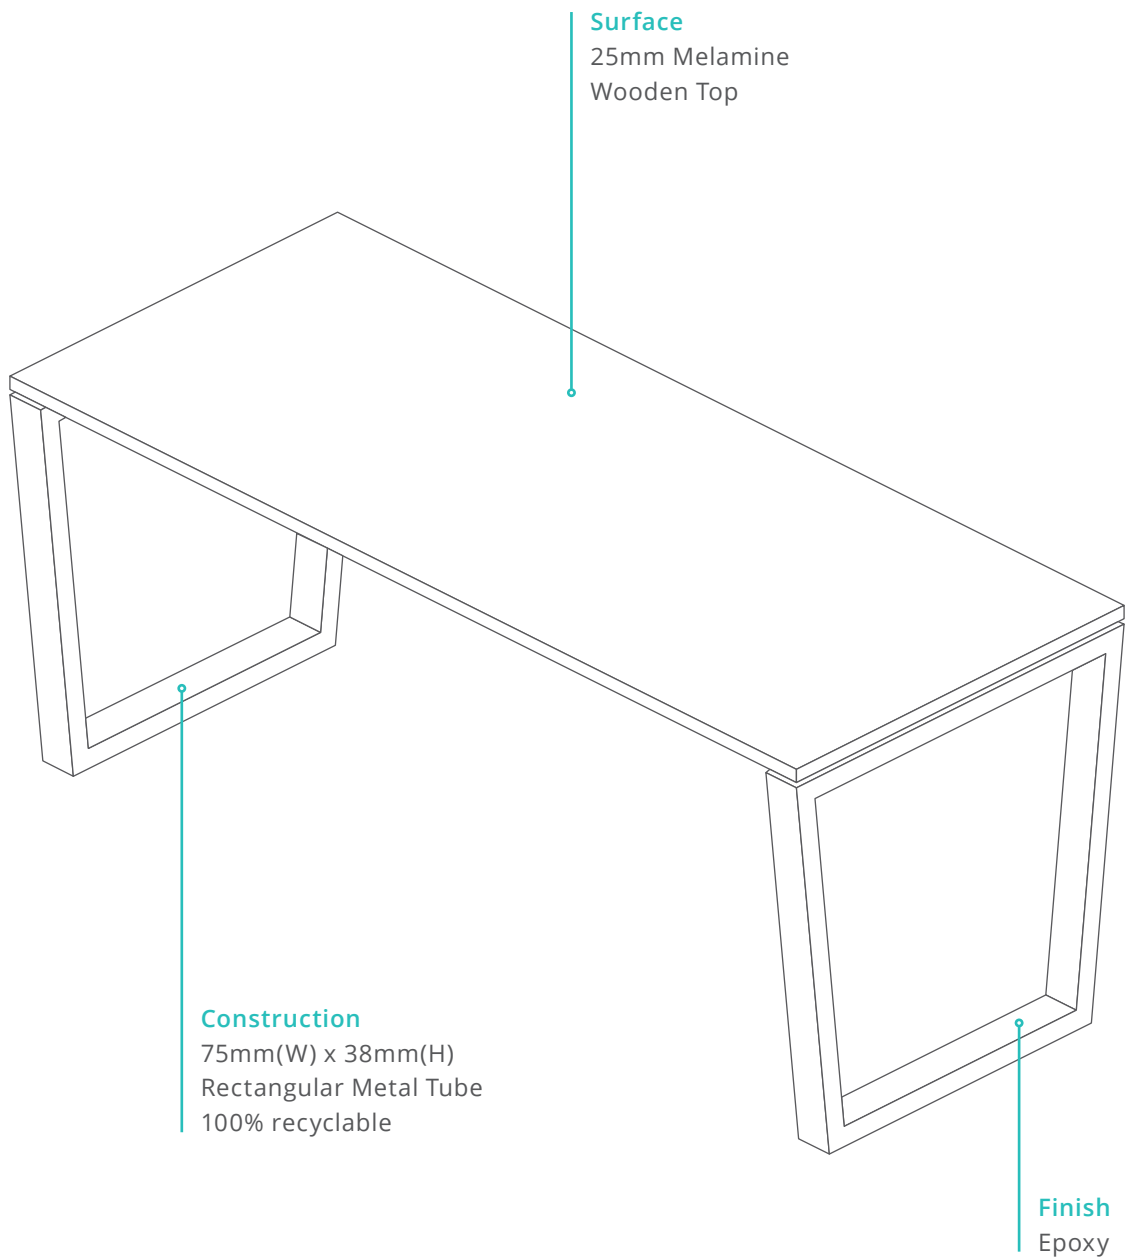

Bello provides an outstanding appearance for standout personalities. The durable rectangular steel frame and melamine top create a solid and highly superior product.