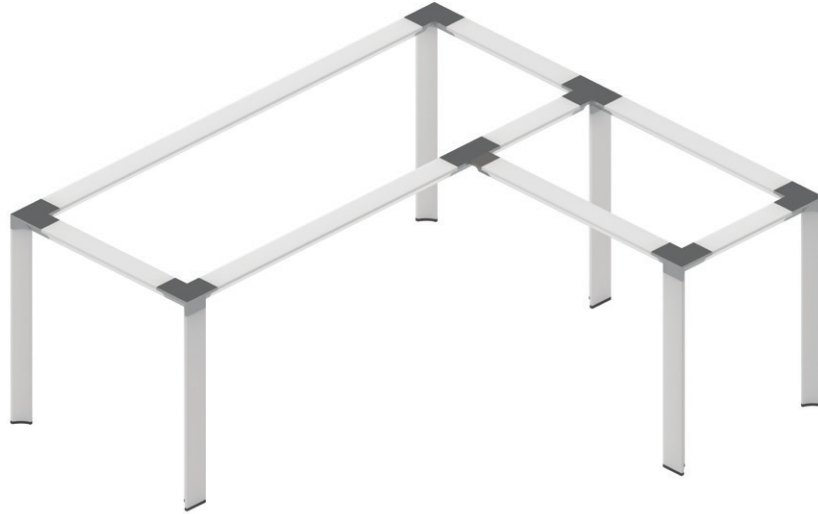

## Structure

# PLIS

Simple and easy to install is the design philosophy behind **Plis**. You can expand, shrink, or re-configure your workspace as you see fit. Its light weight and structural strength is achieved using an extruded triangular design. Polished chrome connectors further enhance its elegant stance.