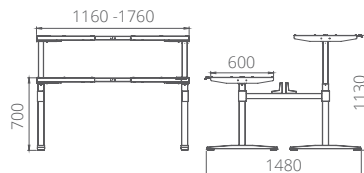

Single Bench Adjustable Desk Top  
Length 1200mm–1800mm

Double Bench Adjustable Desk Top  
Length 1200mm–1800mm

L Shaped Adjustable Desk  
Top Length 1500mm–1800mm

Height (mm)	min. 720 / max. 1150	min. 720 / max. 1150 each	min. 720 / max. 1150
Stroke (mm)	430	430 each	430
Table Top Depth (mm)	min. 700 / max. 800	min. 700 / max. 800 each	min. 700 / max. 800
Frame Length (mm)	min. 1160 / max. 1760	min. 1160 / max. 1760	min. 1460 / max. 1760
No. of Motor	2	4	3
Speed (mm/s)	28	28	28
Capacity (kg)	max. 120	max. 120 each	max. 120
Noise dB (A)	< 50	< 50	< 50
Power	110V to 240V	110V to 240V	110V to 240V
Plug Type	UK / EU / US / AUS / JP	UK / EU / US / AUS / JP	UK / EU / US / AUS / JP
Weight / Set (kg)	27.2	50	41
Material (Frame, Column, Foot)	Powder Coated Steel (RoHS)	Powder Coated Steel (RoHS)	Powder Coated Steel (RoHS)
Handset	TDH Series Memory Function (4 Memory Position)	TDH Series Memory Function (4 Memory Position)	TDH Series Memory Function (4 Memory Position)
Safety Feature	Anti-Collision Protection	Anti-Collision Protection	Anti-Collision Protection