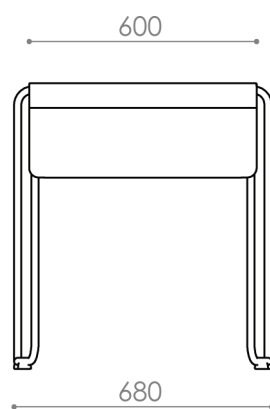

### Base

The table frame is a sled design. The steel tube is available in Ø 19mm. Base nish comes in silver and black epoxy, 100% recyclable.

### Sliding Adjustable Bracket

An optional sliding bracket to accommodate various hangable items.

TBLSELT0020

TBLSELT0021

Recommended Chair and Table Guide

Size 3  
Age 6 - 8

Size 4  
Age 8 - 11

Size 5  
Age 11 - 14