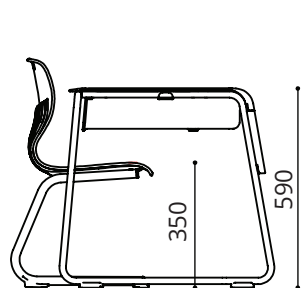

### Sliding Adjustable Bracket

An optional sliding bracket to accommodate various hangable items.

TBLSELT0020

TBLSELT0021

Recommended Chair and Table Guide

Size 3  
Age 6 - 8

Size 4  
Age 8 - 11

Size 5  
Age 11 - 14

Size 6  
Age >14

\* Size 1 & Size 2 not Recommended  
\* Based on Mata chair Size 3 to Size 6