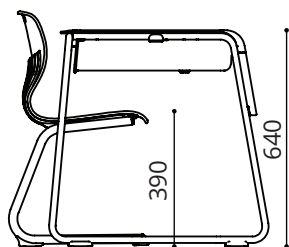

### Sliding Adjustable Bracket

An optional sliding bracket to accommodate various hangable items.

TBLSELT0020

TBLSELT0021

Recommended Chair and Table Guide

Size 3  
Age 6 - 8

Size 4  
Age 8 - 11

Size 5  
Age 11 - 14

Size 6  
Age >14

\* Size 1 & Size 2 not Recommended  
\* Based on Mata chair Size 3 to Size 6