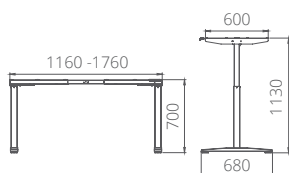

Single Bench Adjustable Desk Top  
Length 1200mm–1800mm

Double Bench Adjustable Desk Top  
Length 1200mm–1800mm

L Shaped Adjustable Desk  
Top Length 1500mm–1800mm

Height (mm)	min. 720 / max. 1150	min. 720 / max. 1150 each	min. 720 / max. 1150
Stroke (mm)	430	430 each	430
Table Top Depth (mm)	min. 700 / max. 800	min. 700 / max. 800 each	min. 700 / max. 800
Frame Length (mm)	min. 1160 / max. 1760	min. 1160 / max. 1760	min. 1460 / max. 1760
No. of Motor	2	4	3
Speed (mm/s)	28	28	28
Capacity (kg)	max. 120	max. 120 each	max. 120
Noise dB (A)	< 50	< 50	< 50
Power	110V to 240V	110V to 240V	110V to 240V
Plug Type	UK / EU / US / AUS / JP	UK / EU / US / AUS / JP	UK / EU / US / AUS / JP
Weight / Set (kg)	27.2	50	41
Material (Frame, Column, Foot)	Powder Coated Steel (RoHS)	Powder Coated Steel (RoHS)	Powder Coated Steel (RoHS)
Handset	TDH Series Memory Function (4 Memory Position)	TDH Series Memory Function (4 Memory Position)	TDH Series Memory Function (4 Memory Position)
Safety Feature	Anti-Collision Protection	Anti-Collision Protection	Anti-Collision Protection