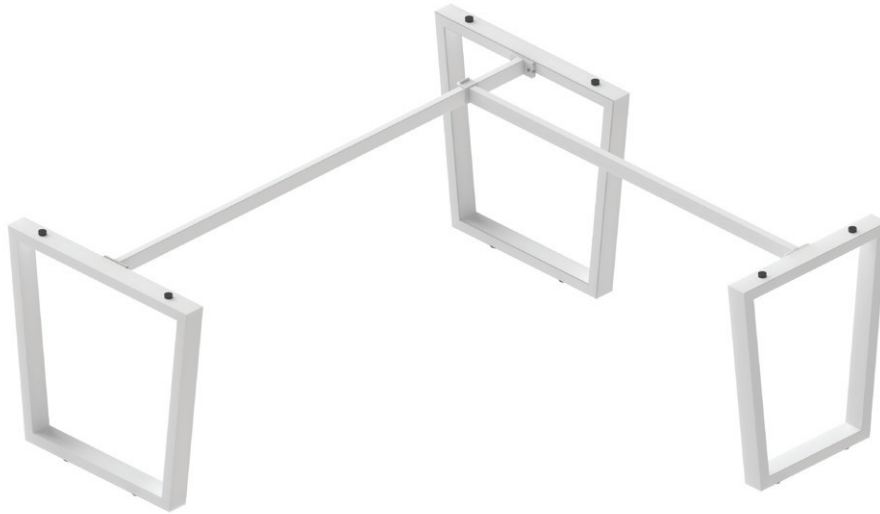

Structure

Standard Configuration