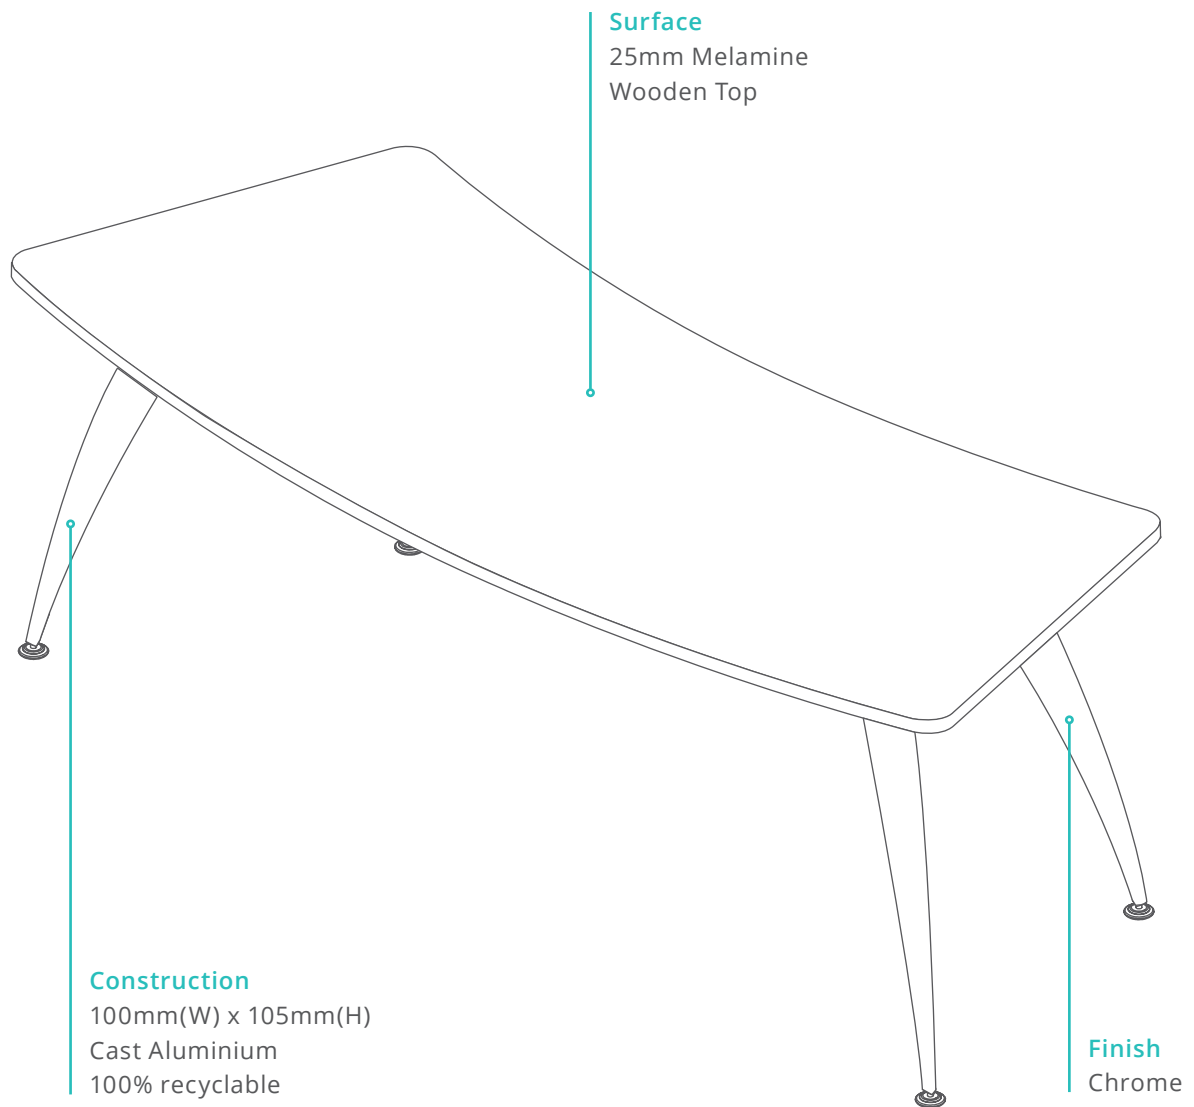

## Structure

## Standard Configuration

Rectangular Desk

Meeting Table

Rectangular Desk with Side Return

Conference Table

L-Shaped Desk C

Cluster Desk

## CURVE

The sweeping lines and robust stance of the **Curve** desk brings a commanding presence into your workspace. With its polished chrome legs and premium table top, **Curve** adds a level of sophistication into the executive environment. **Curve** blends functionality, aesthetics, and technology into a highly customizable system.