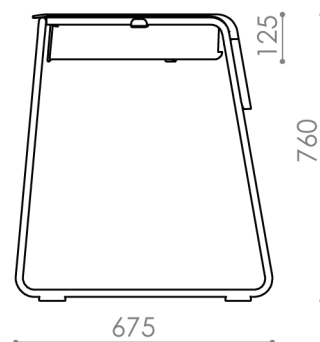

TBLSELT0020