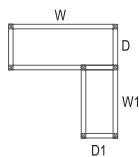

1200W		750H
1400W	600D	
1600W	750D	
1800W	900D	
2000W		
900W1	600D1	750H
1000W1	750D1	
1200W1		

L' Shape Desk