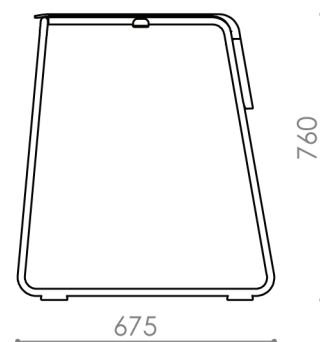

### Base

The table frame is a sled design. The steel tube is available in Ø 19mm. Base nish comes in silver and black epoxy, 100% recyclable.

### Sliding Adjustable Bracket

An optional sliding bracket to accommodate various hangable items.

TBLSELT0020

TBLSELT0021

Recommended Chair and Table Guide

Size 3  
Age 6 - 8

Size 4  
Age 8 - 11

Size 5  
Age 11 - 14