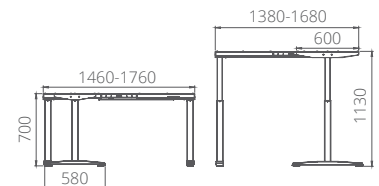

Single Bench Adjustable Desk Top  
Length 1200mm–1800mm

Double Bench Adjustable Desk Top  
Length 1200mm–1800mm

L Shaped Adjustable Desk  
Top Length 1500mm–1800mm

Height (mm)	min. 720 / max. 1150	min. 720 / max. 1150 each	min. 720 / max. 1150
Stroke (mm)	430	430 each	430
Table Top Depth (mm)	min. 700 / max. 800	min. 700 / max. 800 each	min. 700 / max. 800
Frame Length (mm)	min. 1160 / max. 1760	min. 1160 / max. 1760	min. 1460 / max. 1760
No. of Motor	2	4	3
Speed (mm/s)	28	28	28
Capacity (kg)	max. 120	max. 120 each	max. 120
Noise dB (A)	< 50	< 50	< 50
Power	110V to 240V	110V to 240V	110V to 240V
Plug Type	UK / EU / US / AUS / JP	UK / EU / US / AUS / JP	UK / EU / US / AUS / JP
Weight / Set (kg)	27.2	50	41
Material (Frame, Column, Foot)	Powder Coated Steel (RoHS)	Powder Coated Steel (RoHS)	Powder Coated Steel (RoHS)
Handset	TDH Series Memory Function (4 Memory Position)	TDH Series Memory Function (4 Memory Position)	TDH Series Memory Function (4 Memory Position)
Safety Feature	Anti-Collision Protection	Anti-Collision Protection	Anti-Collision Protection