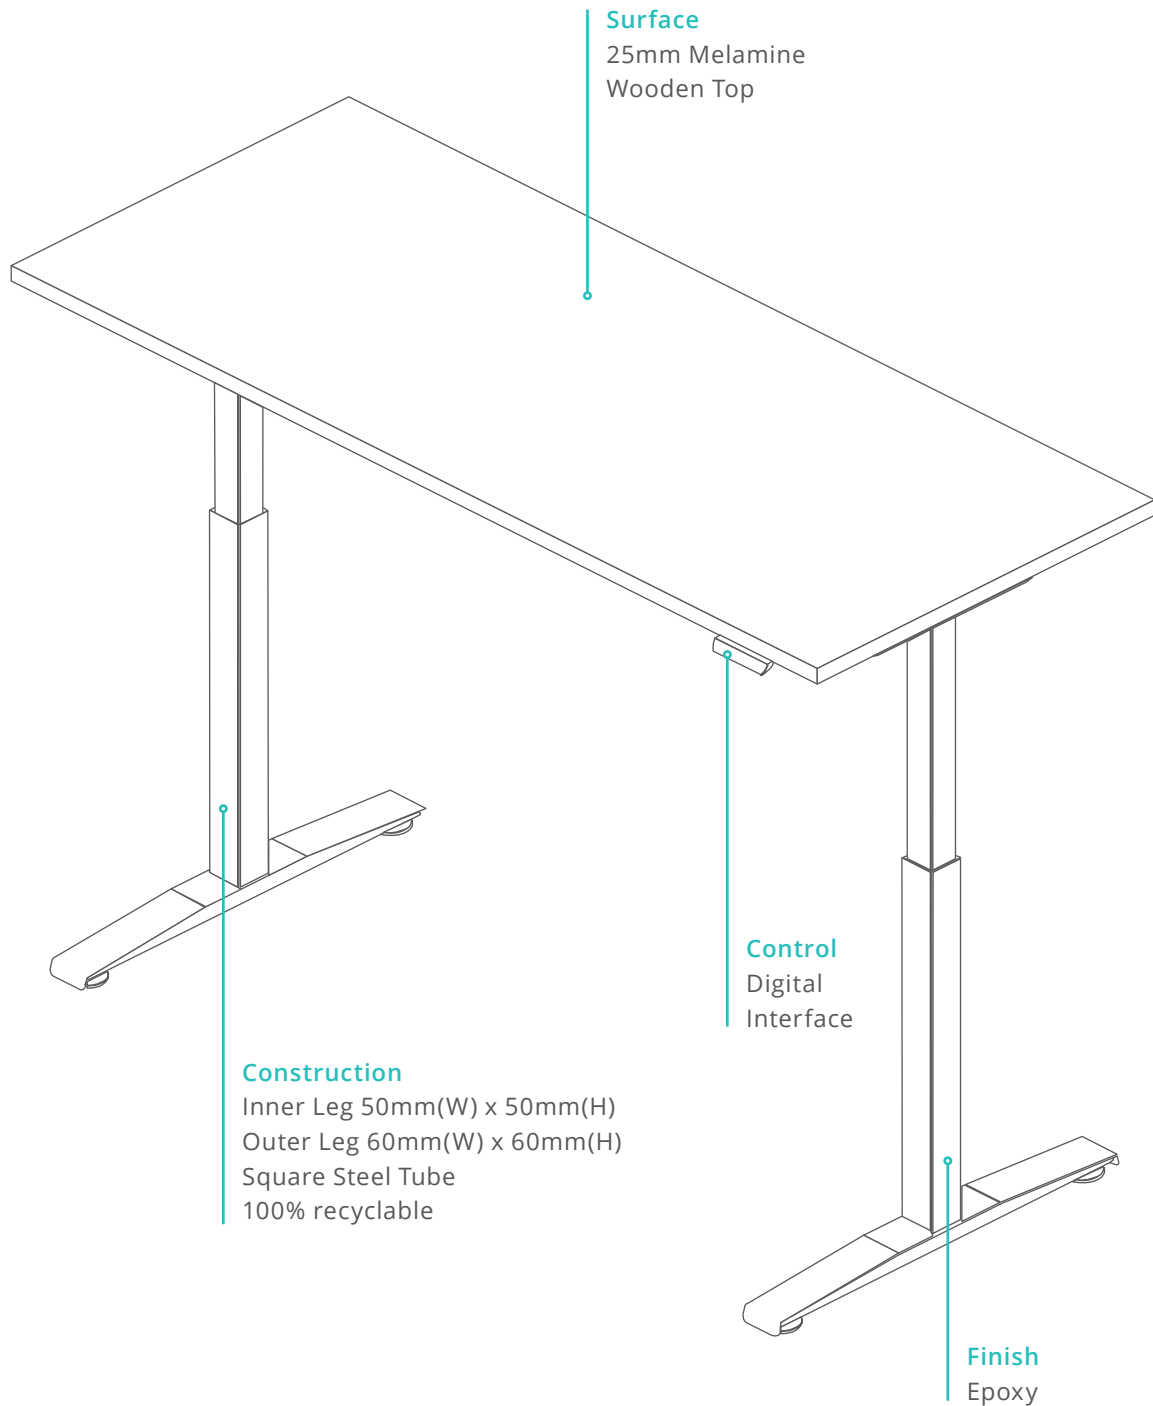

Launch will positively transform your approach to work. With a push of a button you are able to shift from sitting to standing and vice versa, giving you full control of your health. **Launch** will liberate you from your seat.