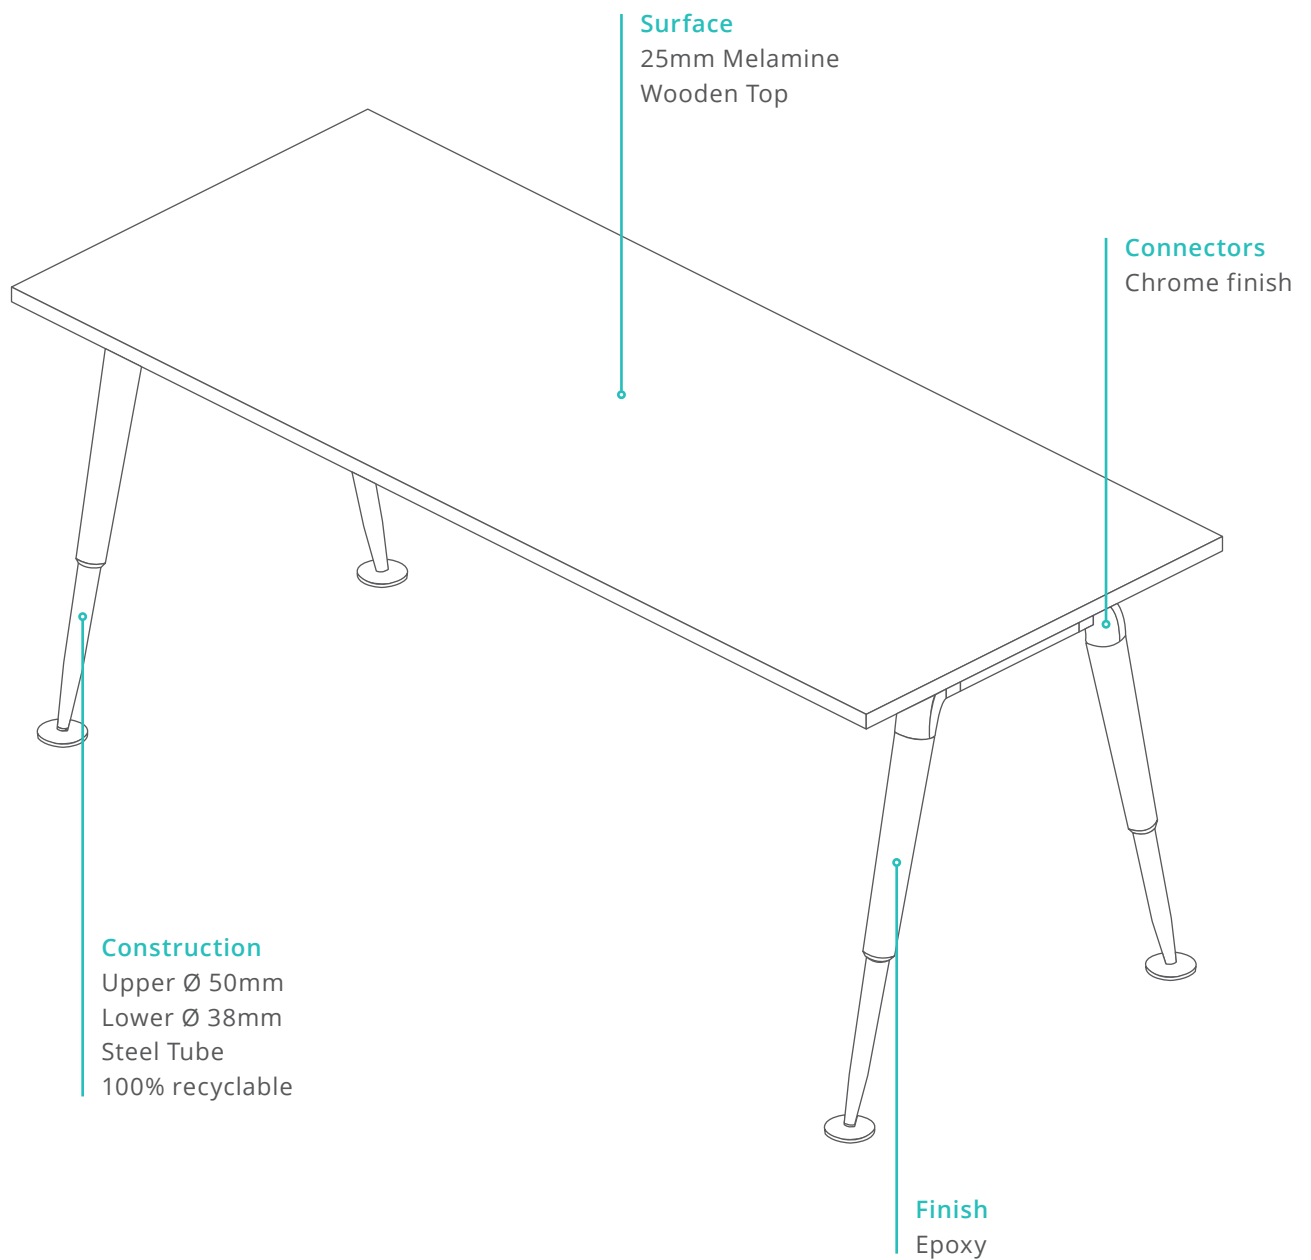

The **Spike** system is great for any application in an office environment. Specially designed tubular legs allow the system to quickly adapt to changing needs.