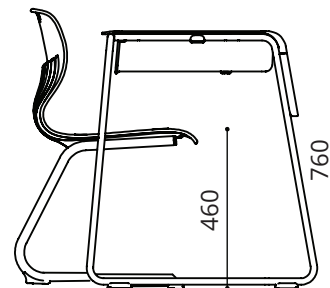

### Sliding Adjustable Bracket

An optional sliding bracket to accommodate various hangable items.

TBLSELT0020

TBLSELT0021

Recommended Chair and Table Guide

Size 3  
Age 6 - 8

Size 4  
Age 8 - 11

Size 5  
Age 11 - 14

Size 6  
Age >14

\* Size 1 & Size 2 not Recommended  
\* Based on Mata chair Size 3 to Size 6