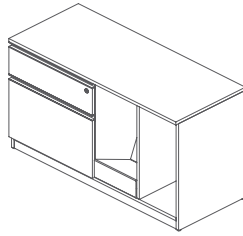

Curve Side Return Cabinet
(Standard Option 02)