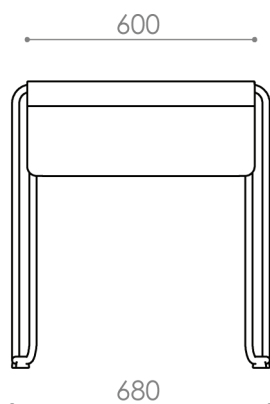

TBLSELT0020