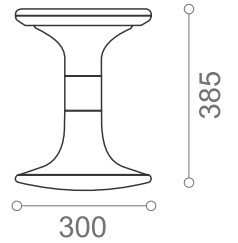

A 75mm extension collar for different height requirements.

Base

300mm diameter case with anti-slip TPE rubber for excellent floor grip.

Hanging Tab (Only available on 105 model)

Mogoo is also able to be hung on the table edges during floor maintenance.

12" Mogoo
1040GNAA00Y

1050PNAA00Y

15" Mogoo
1041GNAA00Y

1051PNAA00Y

18" Mogoo
1042GNAA00Y

1052PNAA00Y

21" Mogoo
1043GNAA00Y

1053PNAA00Y