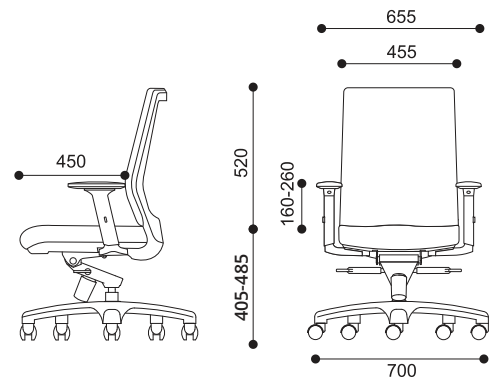

Comfort

Nez headrest provide stepless height adjustable up to 75mm. Constructed by stretching mesh fabric over a springy polypropylene frame.

Flexibility

With the 3-D arms support are adjustable from side-to-side, and front-to-back. The arms also adjust up and down in height.

Appearance

Fin-Type lumbar support, the pad is designed to be flexible, allowing it to move with the user which react to the user's movements during their work.

Sustainability

Sustainable products that reduce the environmental impact, displays Nez, made with 97% recyclable materials.

**Task Swivel Chair
with Headrest**
879 KT A78 M1

Task Swivel Chair
878 KT A78 M1

Visitor Chair
871 NA A15 B

Nez: Options

Armrest

3-Way Adjustable Armrest
with PP Armpad
(A78)

Fixed Armrest
(A15)

Mechanism

Advanced Swivel-Tilt Mechanism
with Multi-position Lock
(KT)

Basic Swivel-Tilt Mechanism
with upright Lock
(SH)

Base

350 STD Base (M1)

350 Studio Base (N2)

Cantilever Base (B)

Seat Features

Height Adjustable
Headrest