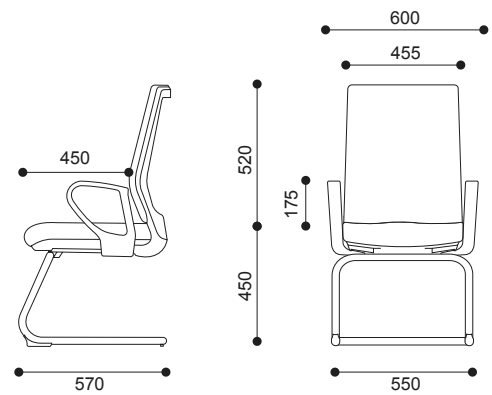

Comfort

Nez headrest provide stepless height adjustable up to 75mm. Constructed by stretching mesh fabric over a springy polypropylene frame.

Flexibility

With the 3-D arms support are adjustable from side-to-side, and front-to-back. The arms also adjust up and down in height.

Appearance

Fin-Type lumbar support, the pad is designed to be flexible, allowing it to move with the user which react to the user's movements during their work.

Sustainability

Sustainable products that reduce the environmental impact, displays Nez, made with 97% recyclable materials.

**Task Swivel Chair
with Headrest**
879 KT A78 M1

Task Swivel Chair
878 KT A78 M1

Visitor Chair
871 NA A15 B

Nez: Options

Armrest

3-Way Adjustable Armrest
with PP Armpad
(A78)

Fixed Armrest
(A15)

Mechanism

Advanced Swivel-Tilt Mechanism
with Multi-position Lock
(KT)

Basic Swivel-Tilt Mechanism
with upright Lock
(SH)

Base

350 STD Base (M1)

350 Studio Base (N2)

Cantilever Base (B)

Seat Features

Height Adjustable
Headrest