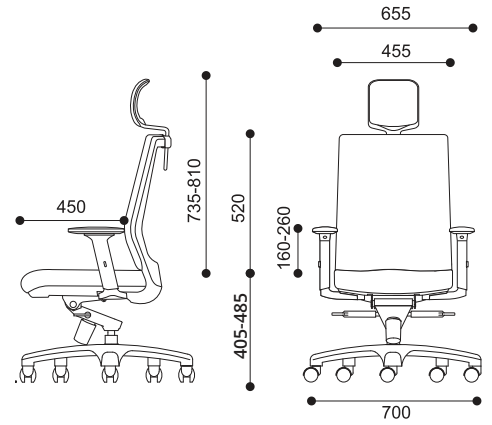

Comfort

Nez headrest provide stepless height adjustable up to 75mm. Constructed by stretching mesh fabric over a springy polypropylene frame.

Flexibility

With the 3-D arms support are adjustable from side-to-side, and front-to-back. The arms also adjust up and down in height.

Appearance

Fin-Type lumbar support, the pad is designed to be flexible, allowing it to move with the user which react to the user's movements during their work.

Sustainability

Sustainable products that reduce the environmental impact, displays Nez, made with 97% recyclable materials.

**Task Swivel Chair
with Headrest**
879 KT A78 M1

Task Swivel Chair
878 KT A78 M1

Visitor Chair
871 NA A15 B

Nez: Options

Armrest

3-Way Adjustable Armrest
with PP Armpad
(A78)

Fixed Armrest
(A15)

Mechanism

Advanced Swivel-Tilt Mechanism
with Multi-position Lock
(KT)

Basic Swivel-Tilt Mechanism
with upright Lock
(SH)

Base

350 STD Base (M1)

350 Studio Base (N2)

Cantilever Base (B)

Seat Features

Height Adjustable
Headrest