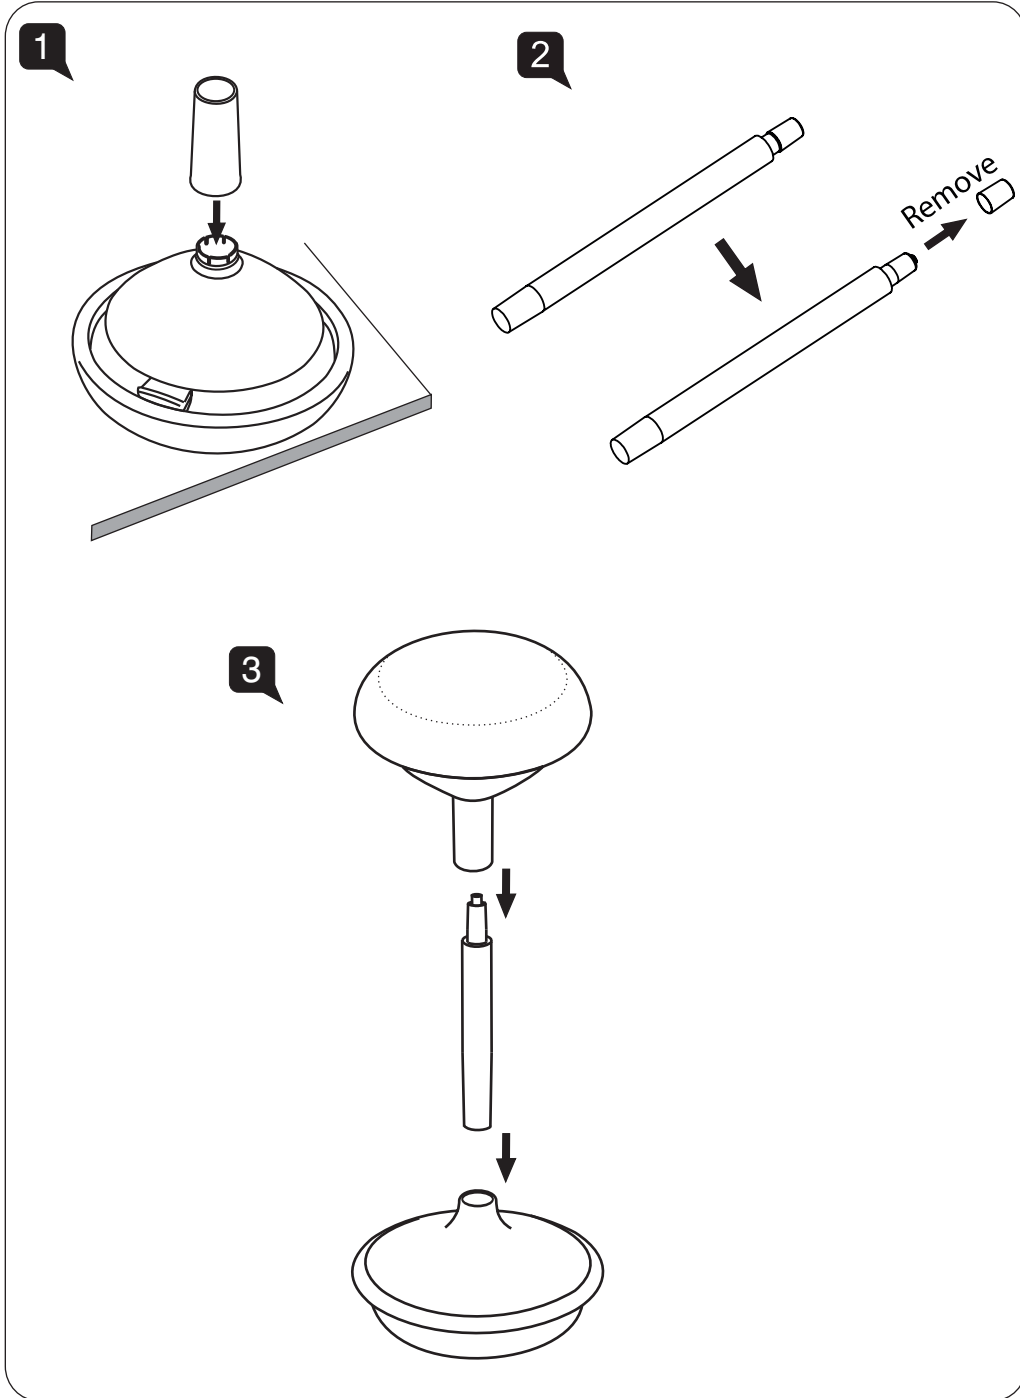

3

Models
305 NA A00 Y

User Instructions

A Height-Adjustable Seat

Press any one of the 2 buttons under the seat to raise or lower the seat.

Assembly Instructions

User Instructions

Models

306B NA A00 Y

A Height-Adjustable Seat

Press any one of the 2 buttons under the seat to raise or lower the seat.

MERRYFAIR®

Assembly Instructions

User Instructions

Models
300B NA A00 Y

- A** Height-Adjustable Seat
Press any one of the 3 buttons under the seat to raise or lower the seat.