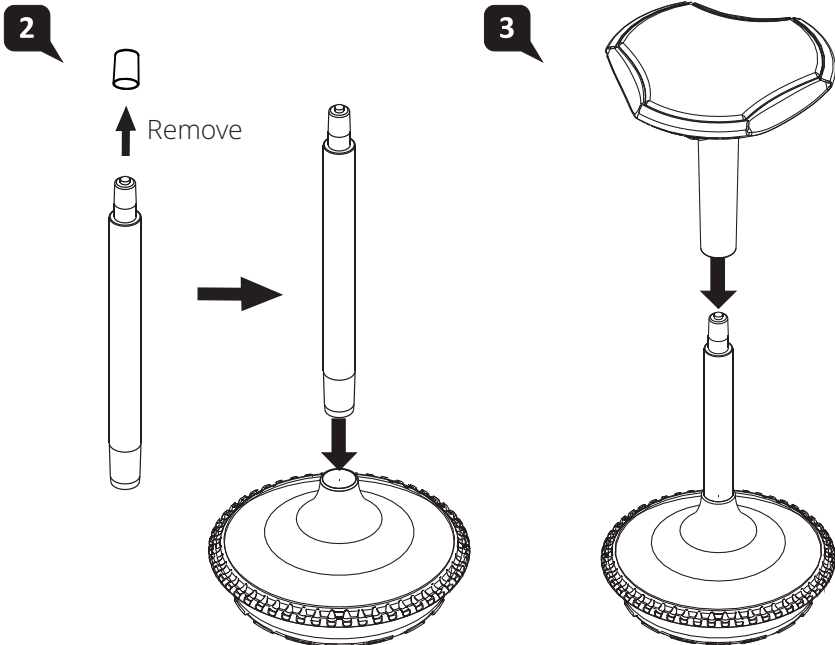

306B NA A00 Y

A Height-Adjustable Seat

Press any one of the 2 buttons under the seat to raise or lower the seat.

MERRYFAIR®

Assembly Instructions

User Instructions

Models
300B NA A00 Y

- A** Height-Adjustable Seat
Press any one of the 3 buttons under the seat to raise or lower the seat.