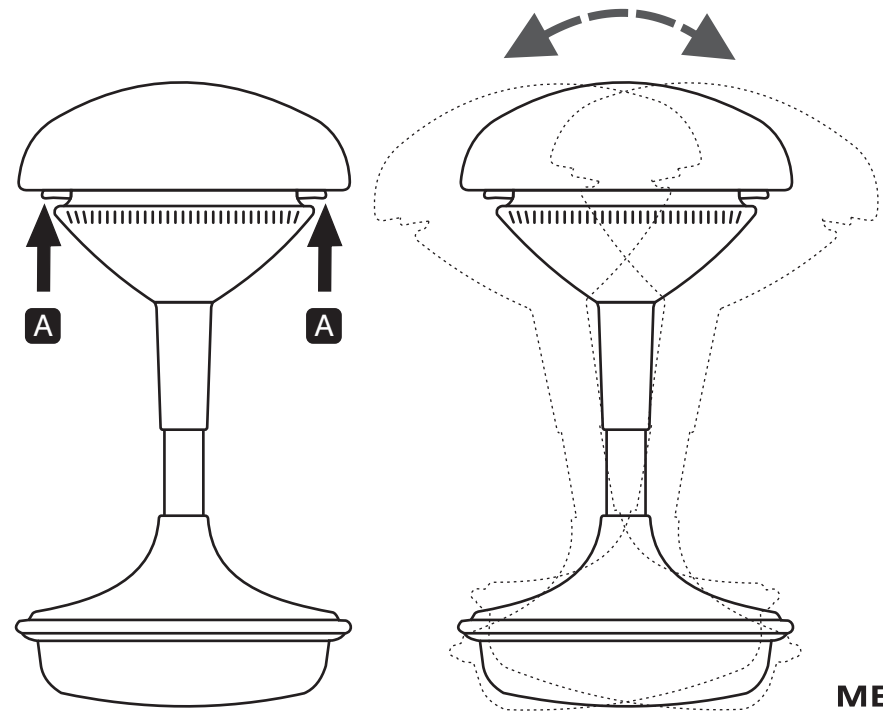

Assembly Instructions

User Instructions

Models
303B NA A00 Y

- A** Height-Adjustable Seat
Press any one of the 3 buttons under the seat to raise or lower the seat.

MERRYFAIR®

Assembly Instructions

User Instructions

Models

304B NA A00 Y

A Height-Adjustable Seat

Press any one of the 2 buttons under the seat to raise or lower the seat.

MERRYFAIR®

Assembly Instructions

1

2

3

Models
305 NA A00 Y

User Instructions

A Height-Adjustable Seat

Press any one of the 2 buttons under the seat to raise or lower the seat.

Assembly Instructions

User Instructions

Models

306B NA A00 Y

A Height-Adjustable Seat

Press any one of the 2 buttons under the seat to raise or lower the seat.

MERRYFAIR®

Assembly Instructions

User Instructions

Models
300B NA A00 Y

- A** Height-Adjustable Seat
Press any one of the 3 buttons under the seat to raise or lower the seat.