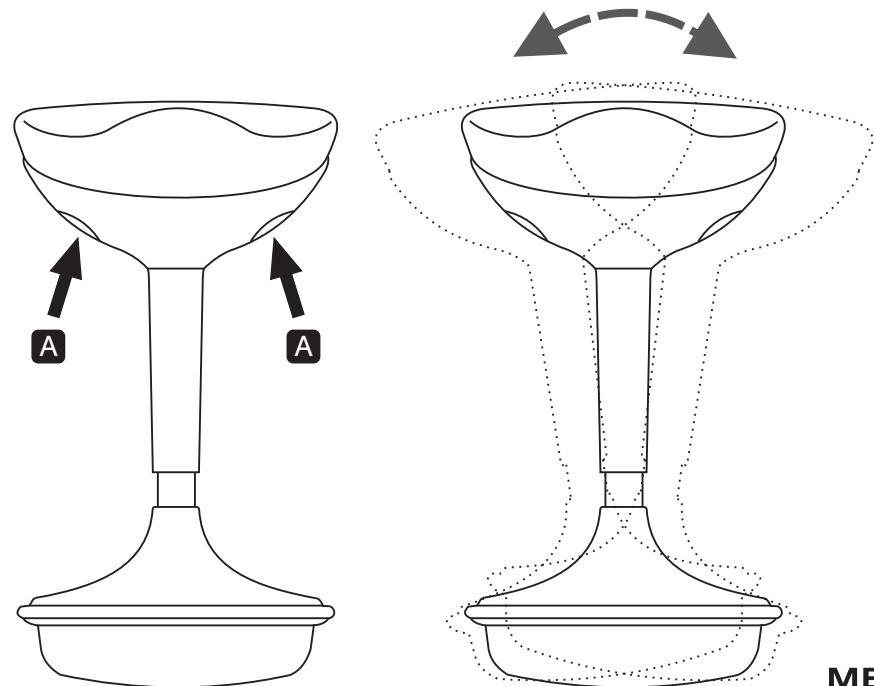

Models

304B NA A00 Y

A Height-Adjustable Seat

Press any one of the 2 buttons under the seat to raise or lower the seat.

MERRYFAIR®

Assembly Instructions

1

2

3

Models
305 NA A00 Y

User Instructions

A Height-Adjustable Seat

Press any one of the 2 buttons under the seat to raise or lower the seat.

Assembly Instructions

User Instructions

Models

306B NA A00 Y

A Height-Adjustable Seat

Press any one of the 2 buttons under the seat to raise or lower the seat.

MERRYFAIR®

Assembly Instructions

User Instructions

Models
300B NA A00 Y

- A** Height-Adjustable Seat
Press any one of the 3 buttons under the seat to raise or lower the seat.