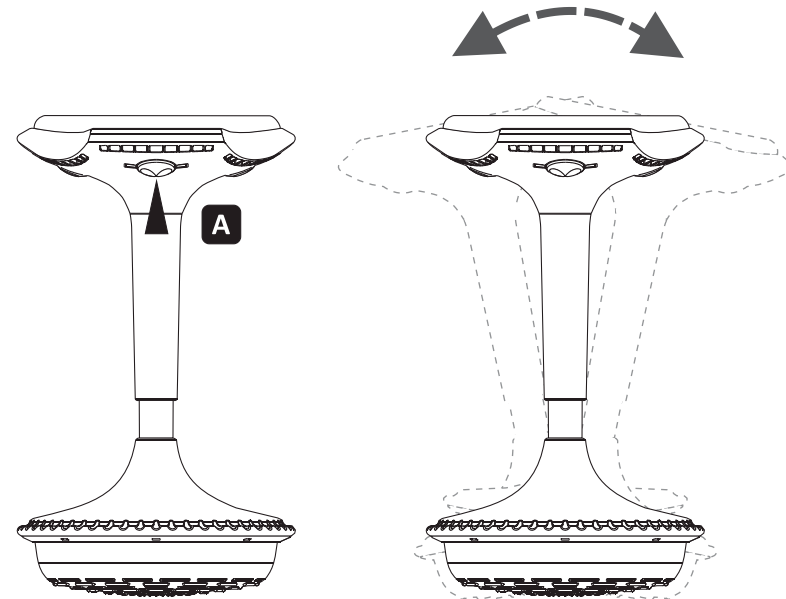

3

Models
305 NA A00 Y

User Instructions

A Height-Adjustable Seat

Press any one of the 2 buttons under the seat to raise or lower the seat.

Assembly Instructions

User Instructions

Models

306B NA A00 Y

A Height-Adjustable Seat

Press any one of the 2 buttons under the seat to raise or lower the seat.

MERRYFAIR®

Assembly Instructions

User Instructions

Models
300B NA A00 Y

- A** Height-Adjustable Seat
Press any one of the 3 buttons under the seat to raise or lower the seat.