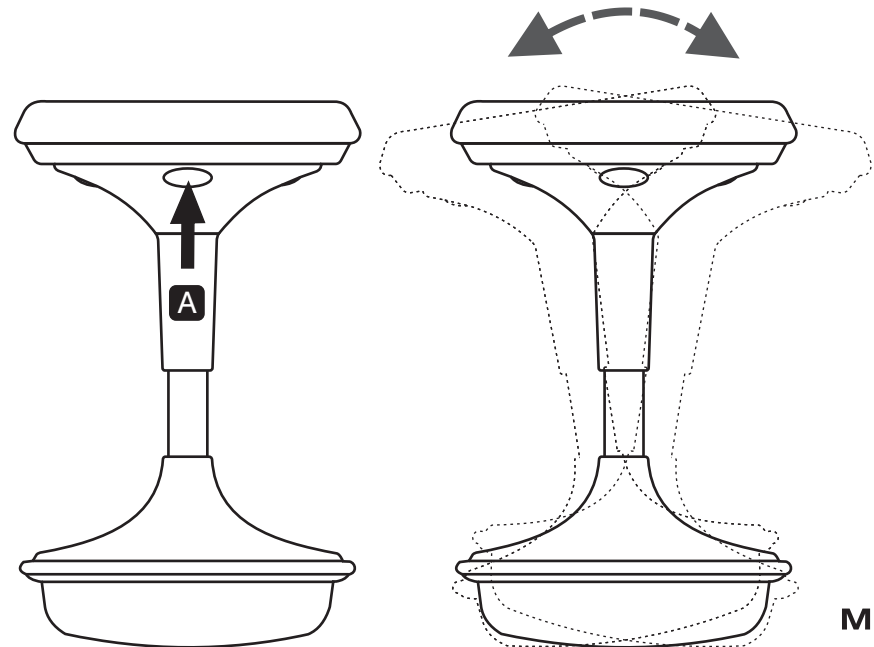

Assembly Instructions

User Instructions

Models
303B NA A00 Y

- A** Height-Adjustable Seat
Press any one of the 3 buttons under the seat to raise or lower the seat.

MERRYFAIR®

Assembly Instructions

User Instructions

Models

304B NA A00 Y

A Height-Adjustable Seat

Press any one of the 2 buttons under the seat to raise or lower the seat.

MERRYFAIR®

Assembly Instructions

1

2

3

Models
305 NA A00 Y

User Instructions

A Height-Adjustable Seat

Press any one of the 2 buttons under the seat to raise or lower the seat.

Assembly Instructions

User Instructions

Models

306B NA A00 Y

A Height-Adjustable Seat

Press any one of the 2 buttons under the seat to raise or lower the seat.

MERRYFAIR®

Assembly Instructions

User Instructions

Models
300B NA A00 Y

- A** Height-Adjustable Seat
Press any one of the 3 buttons under the seat to raise or lower the seat.