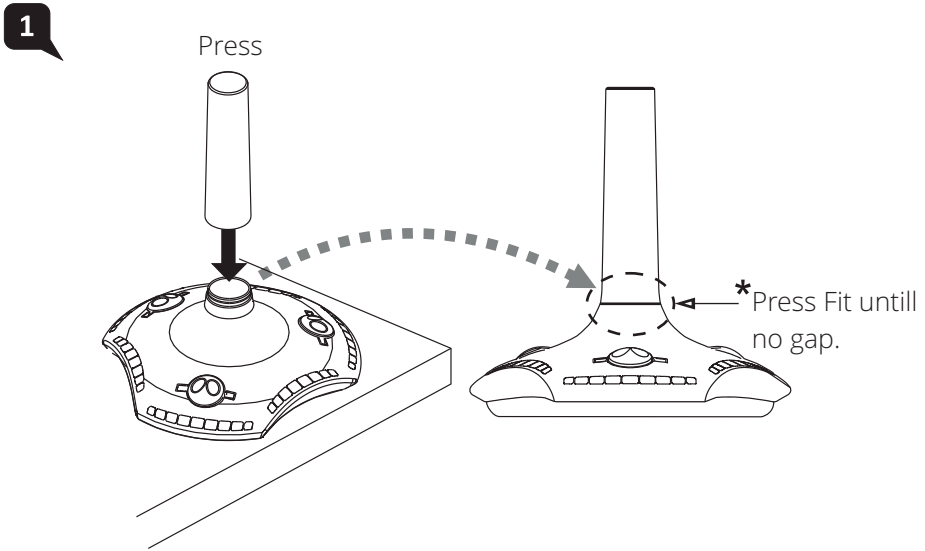

3

Models
305 NA A00 Y

User Instructions

A Height-Adjustable Seat

Press any one of the 2 buttons under the seat to raise or lower the seat.

Assembly Instructions

User Instructions

Models

306B NA A00 Y

A Height-Adjustable Seat

Press any one of the 2 buttons under the seat to raise or lower the seat.

MERRYFAIR®

Assembly Instructions

User Instructions

Models
300B NA A00 Y

- A** Height-Adjustable Seat
Press any one of the 3 buttons under the seat to raise or lower the seat.