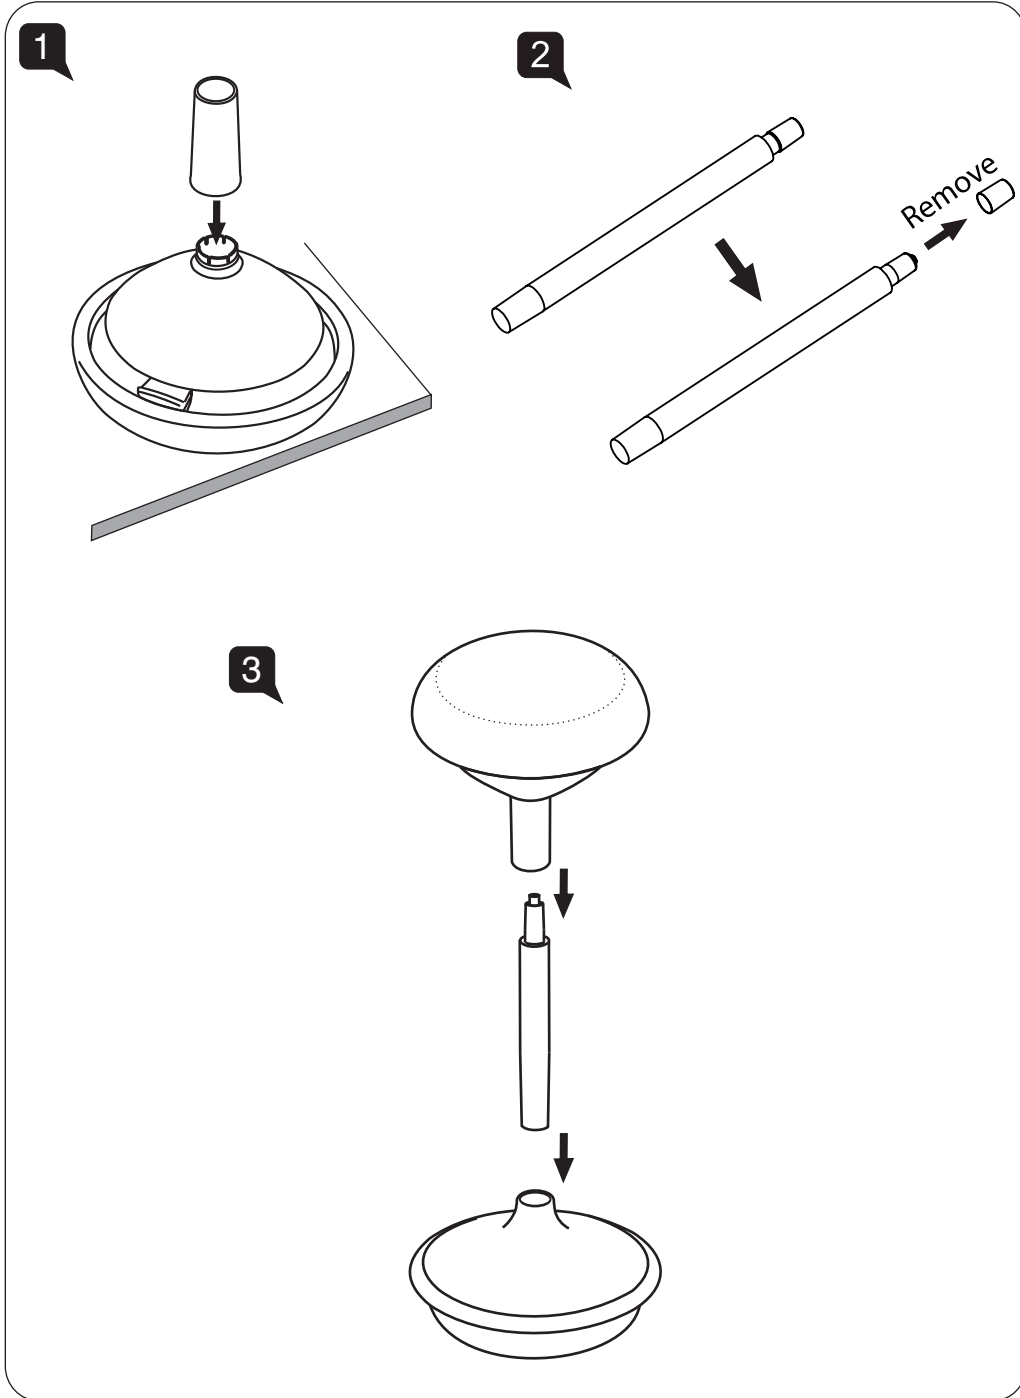

Assembly Instructions

User Instructions

Models
303B NA A00 Y

- A** Height-Adjustable Seat
Press any one of the 3 buttons under the seat to raise or lower the seat.

MERRYFAIR®

Assembly Instructions

User Instructions

Models

304B NA A00 Y

A Height-Adjustable Seat

Press any one of the 2 buttons under the seat to raise or lower the seat.

MERRYFAIR®

Assembly Instructions

1

2

3

Models
305 NA A00 Y

User Instructions

A Height-Adjustable Seat

Press any one of the 2 buttons under the seat to raise or lower the seat.

Assembly Instructions

User Instructions

Models

306B NA A00 Y

A Height-Adjustable Seat

Press any one of the 2 buttons under the seat to raise or lower the seat.

MERRYFAIR®

Assembly Instructions

User Instructions

Models
300B NA A00 Y

- A** Height-Adjustable Seat
Press any one of the 3 buttons under the seat to raise or lower the seat.