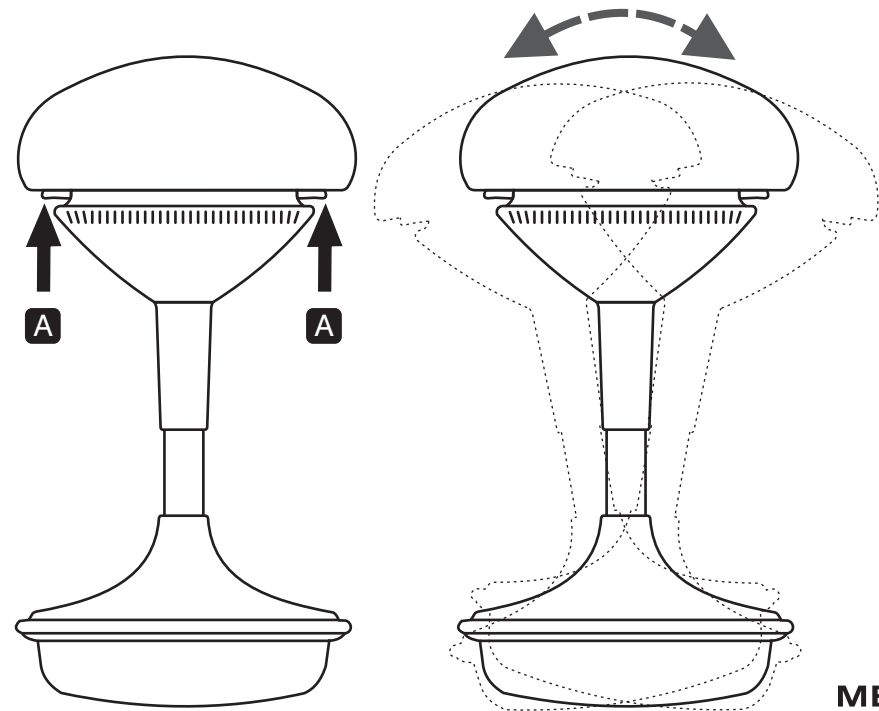

3

Models
305 NA A00 Y

User Instructions

A Height-Adjustable Seat

Press any one of the 2 buttons under the seat to raise or lower the seat.

Assembly Instructions

User Instructions

Models

306B NA A00 Y

A Height-Adjustable Seat

Press any one of the 2 buttons under the seat to raise or lower the seat.

MERRYFAIR®

Assembly Instructions

User Instructions

Models
300B NA A00 Y

- A** Height-Adjustable Seat
Press any one of the 3 buttons under the seat to raise or lower the seat.