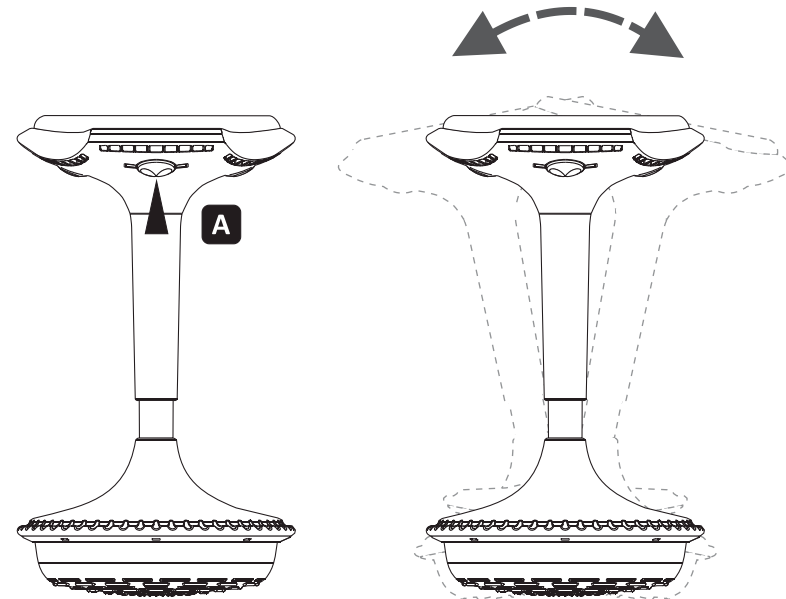

Assembly Instructions

User Instructions

Models
300B NA A00 Y

- A** Height-Adjustable Seat
Press any one of the 3 buttons under the seat to raise or lower the seat.

MERRYFAIR®

Assembly Instructions

User Instructions

Models
303B NA A00 Y

- A** Height-Adjustable Seat
Press any one of the 3 buttons under the seat to raise or lower the seat.

MERRYFAIR®

Assembly Instructions

User Instructions

Models

304B NA A00 Y

A Height-Adjustable Seat

Press any one of the 2 buttons under the seat to raise or lower the seat.

MERRYFAIR®

Assembly Instructions

1

2

3

Models
305 NA A00 Y

User Instructions

A Height-Adjustable Seat

Press any one of the 2 buttons under the seat to raise or lower the seat.