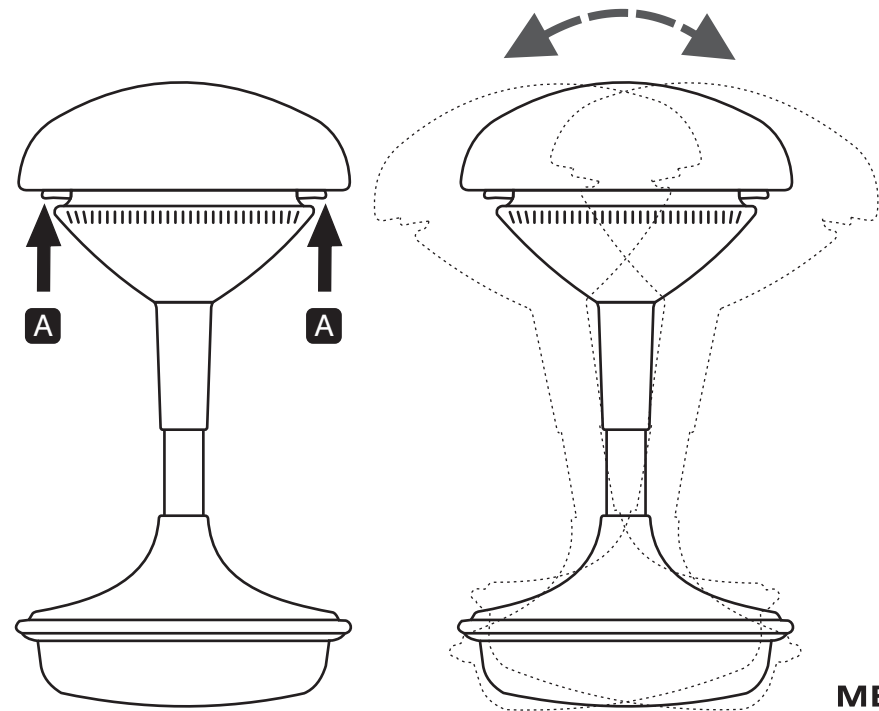

Assembly Instructions

User Instructions

Models
300B NA A00 Y

- A** Height-Adjustable Seat
Press any one of the 3 buttons under the seat to raise or lower the seat.

MERRYFAIR®

Assembly Instructions

User Instructions

Models
303B NA A00 Y

- A** Height-Adjustable Seat
Press any one of the 3 buttons under the seat to raise or lower the seat.

MERRYFAIR®

Assembly Instructions

User Instructions

Models

304B NA A00 Y

A Height-Adjustable Seat

Press any one of the 2 buttons under the seat to raise or lower the seat.

MERRYFAIR®

Assembly Instructions

1

2

3

Models
305 NA A00 Y

User Instructions

A Height-Adjustable Seat

Press any one of the 2 buttons under the seat to raise or lower the seat.