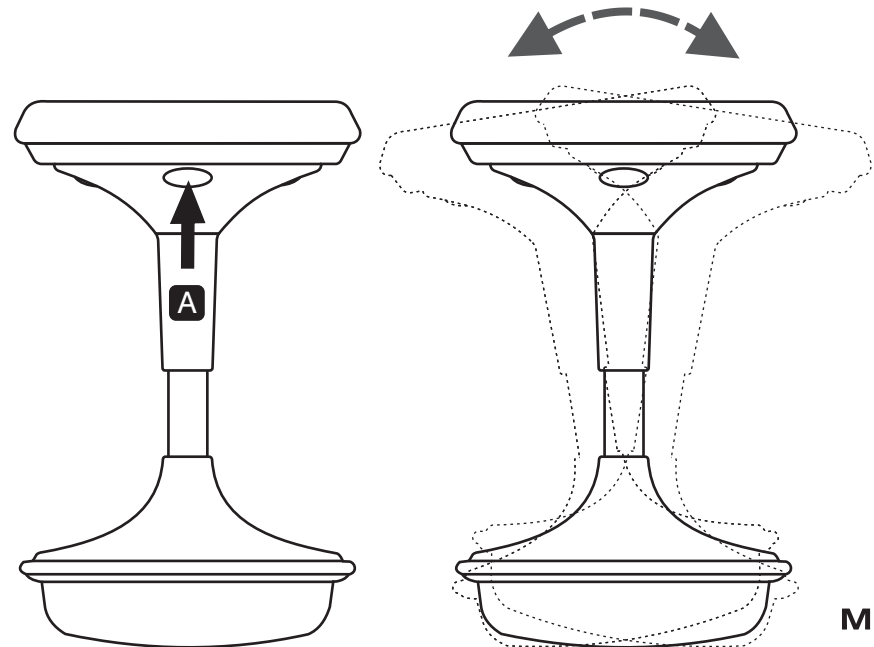

Assembly Instructions

User Instructions

Models
300B NA A00 Y

- A** Height-Adjustable Seat
Press any one of the 3 buttons under the seat to raise or lower the seat.

MERRYFAIR®

Assembly Instructions

User Instructions

Models
303B NA A00 Y

- A** Height-Adjustable Seat
Press any one of the 3 buttons under the seat to raise or lower the seat.

MERRYFAIR®

Assembly Instructions

User Instructions

Models

304B NA A00 Y

A Height-Adjustable Seat

Press any one of the 2 buttons under the seat to raise or lower the seat.

MERRYFAIR®

Assembly Instructions

1

2

3

Models
305 NA A00 Y

User Instructions

A Height-Adjustable Seat

Press any one of the 2 buttons under the seat to raise or lower the seat.