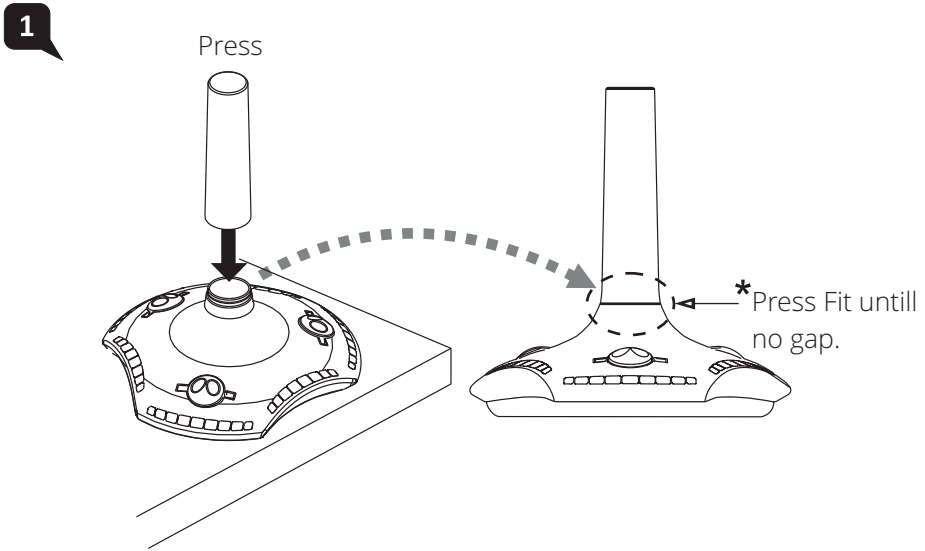

Assembly Instructions

User Instructions

Models
300B NA A00 Y

- A** Height-Adjustable Seat
Press any one of the 3 buttons under the seat to raise or lower the seat.

MERRYFAIR®

Assembly Instructions

User Instructions

Models
303B NA A00 Y

- A** Height-Adjustable Seat
Press any one of the 3 buttons under the seat to raise or lower the seat.

MERRYFAIR®

Assembly Instructions

User Instructions

Models

304B NA A00 Y

A Height-Adjustable Seat

Press any one of the 2 buttons under the seat to raise or lower the seat.

MERRYFAIR®

Assembly Instructions

1

2

3

Models
305 NA A00 Y

User Instructions

A Height-Adjustable Seat

Press any one of the 2 buttons under the seat to raise or lower the seat.