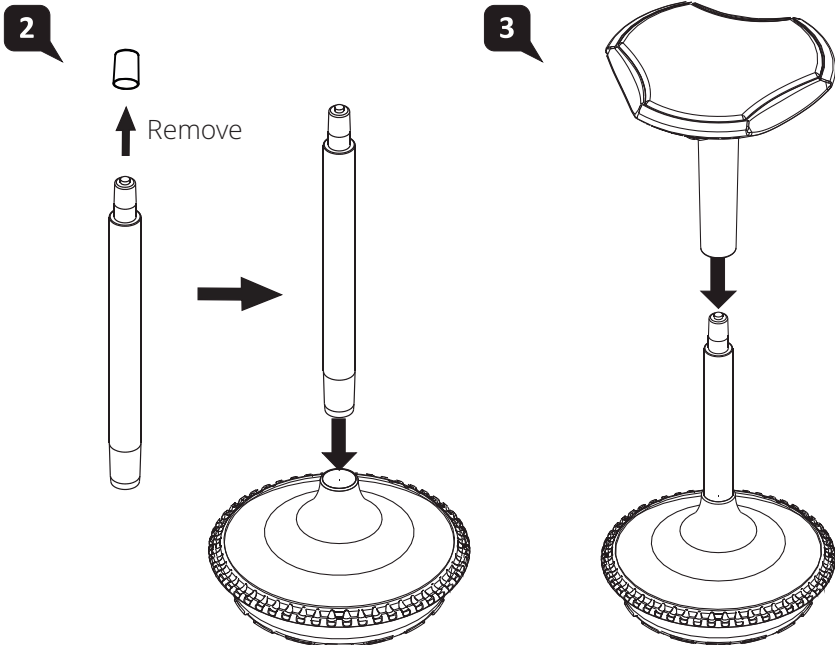

Assembly Instructions

User Instructions

Models
300B NA A00 Y

- A** Height-Adjustable Seat
Press any one of the 3 buttons under the seat to raise or lower the seat.

MERRYFAIR®

Assembly Instructions

User Instructions

Models
303B NA A00 Y

- A** Height-Adjustable Seat
Press any one of the 3 buttons under the seat to raise or lower the seat.

MERRYFAIR®

Assembly Instructions

User Instructions

Models

304B NA A00 Y

A Height-Adjustable Seat

Press any one of the 2 buttons under the seat to raise or lower the seat.

MERRYFAIR®

Assembly Instructions

1

2

3

Models
305 NA A00 Y

User Instructions

A Height-Adjustable Seat

Press any one of the 2 buttons under the seat to raise or lower the seat.