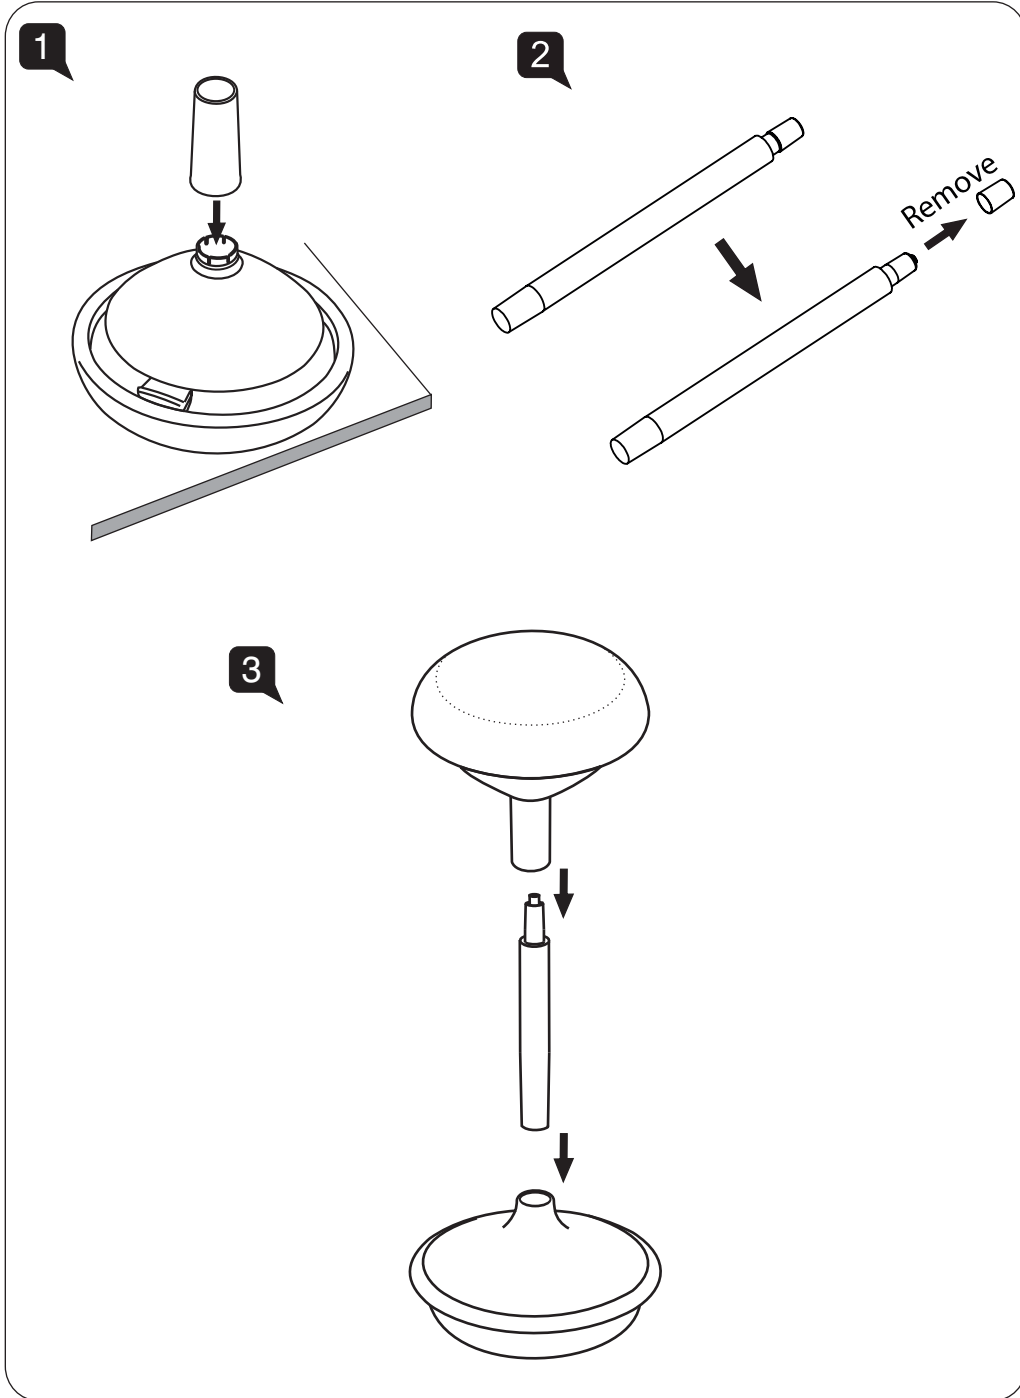

Assembly Instructions

User Instructions

Models
300B NA A00 Y

- A** Height-Adjustable Seat
Press any one of the 3 buttons under the seat to raise or lower the seat.

MERRYFAIR®

Assembly Instructions

User Instructions

Models
303B NA A00 Y

- A** Height-Adjustable Seat
Press any one of the 3 buttons under the seat to raise or lower the seat.

MERRYFAIR®

Assembly Instructions

User Instructions

Models

304B NA A00 Y

A Height-Adjustable Seat

Press any one of the 2 buttons under the seat to raise or lower the seat.

MERRYFAIR®

Assembly Instructions

1

2

3

Models
305 NA A00 Y

User Instructions

A Height-Adjustable Seat

Press any one of the 2 buttons under the seat to raise or lower the seat.